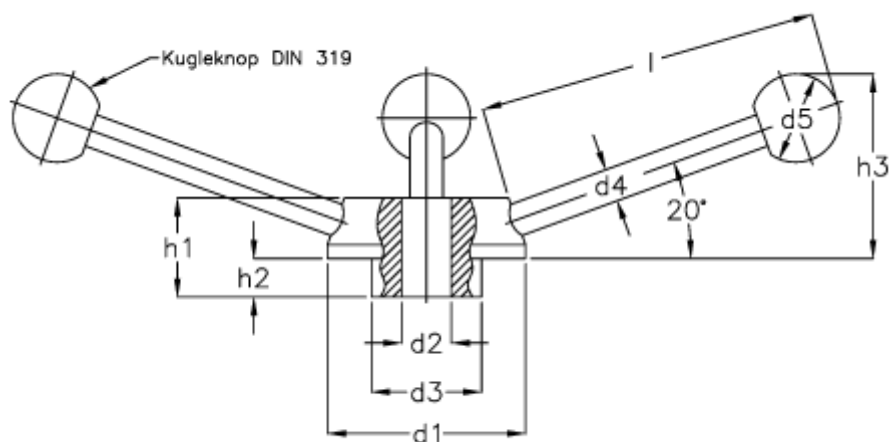

Article number: 20472260

Description: E+G Handwheel
GN 213-72-B 18

Measures

$d1 = 72$
 $d2 = B\ 18$
 $d3 = 40$
 $d4 = 12$
 $d5 = 32$
 $H1 = 36$
 $H2 = 14$
 $l = 124$